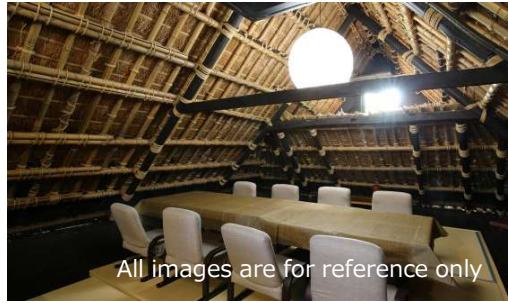

Kanagawa UNIQUE VENUES

Lake Sagami & Sagami River Area

Business Insights Through Tea: Kaiseki Cuisine with Tea Pairing

Content Tariff

Business Insights Through Tea: Kaiseki Cuisine with Tea Pairing

All images are for reference only

Overview

Housed in a 250-year-old restored thatched-roof residence, Jyukouan provides a sophisticated Kaiseki dining experience expertly paired with teas by a skilled tea connoisseur.

Guests can immerse themselves in the art of tea preparation, enhanced by detailed explanations and warm hospitality.

The second-floor attic showcases the traditional craftsmanship of the thatched roof and can also be used for meetings or tea ceremonies.

Sales Points as a Unique Venue

The proprietress, a former director at a major Japanese television network, brings exceptional communication and hospitality skills, coupled with a deep understanding of tea culture. This expertise offers valuable insights for corporate training and leadership development, making the program an ideal choice for international businesses and groups seeking a unique cultural and professional enrichment experience.